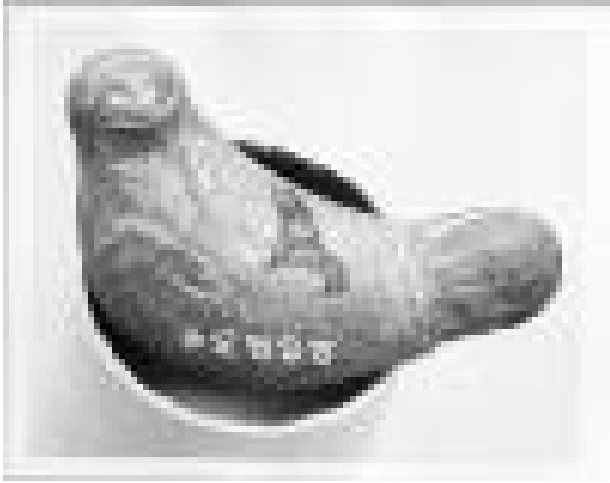

Basic Detail Report

Stone Carving

Medium

print

Description

Black and white photo of a stone pebble carved into seal with # 28234 marked on it.