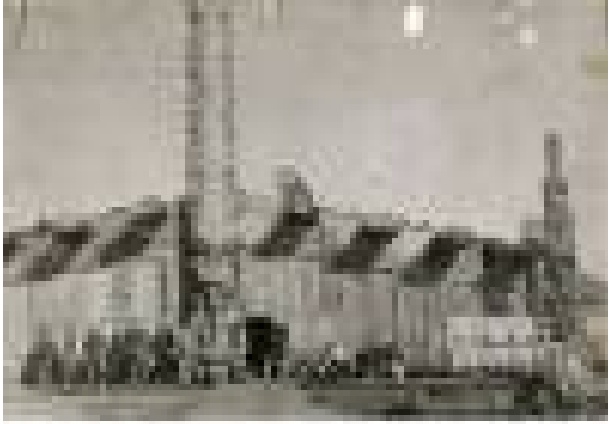

Basic Detail Report

Chief Weah's House

Date

Circa 1900

Medium

Prints

Description

Black and white photo of large, 8 beam longhouse with house frontal pole. Pole has bear and many human figures

on sides. 10 men standing on right side of photo, 4 women sitting on left side, about 4 children amongst men & women. Another pole on the side of longhouse. Longhouse has two windows. Fish drying on the right side of photo. "Chief Harry Weah's House Masset QCI, BC"