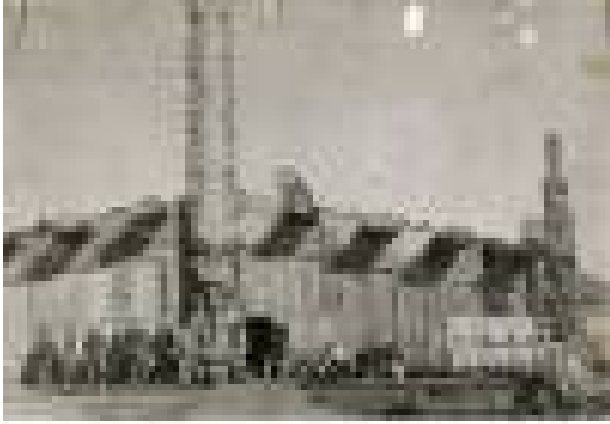

Basic Detail Report

Chief Weah's House

Date

Circa 1900

Medium

Prints

Description

Black and white photo of large, 8 beam longhouse with house frontal pole. Pole has bear and many human figures

on sides. 10 men standing on right side of photo, 4 women sitting on left side, about 4 children amongst men & women. Another pole on the side of longhouse. Longhouse has two windows. Fish drying on the right side of photo. "Chief Harry Weah's House Masset QCI, BC"