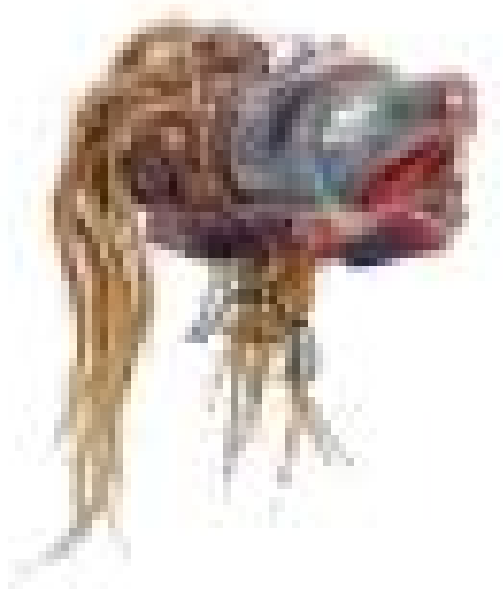

Basic Detail Report

Beaver Mask

Date

C. 1879

Medium

wood, shell, cotton, mammal hair

Description

Beaver chewing stick mask. face of beaver painted green. shell inlay ears, eyes, teeth. 2 hands hold stick on either side of mouth. 12" long small swatches of brown-blond hair attached around top edge of mask at back. cord 1' long hangs down left side with 22 small swatches tied on with cotton thread. probably would tie around the back of the wearers head. noted in 'Haida Art' - this forehead mask represents a beaver characteristically gnawing a stick, which it holds with humanlike hands. there is

abalone shell inlay on the teeth and eyes, and streamers of human hair. some Tsimshian influence is evident in the form and decoration of the eyebrows".

Dimensions

Other: 14 × 20.5 × 23 cm (5 1/2 × 8 1/16 × 9 1/16 in.)